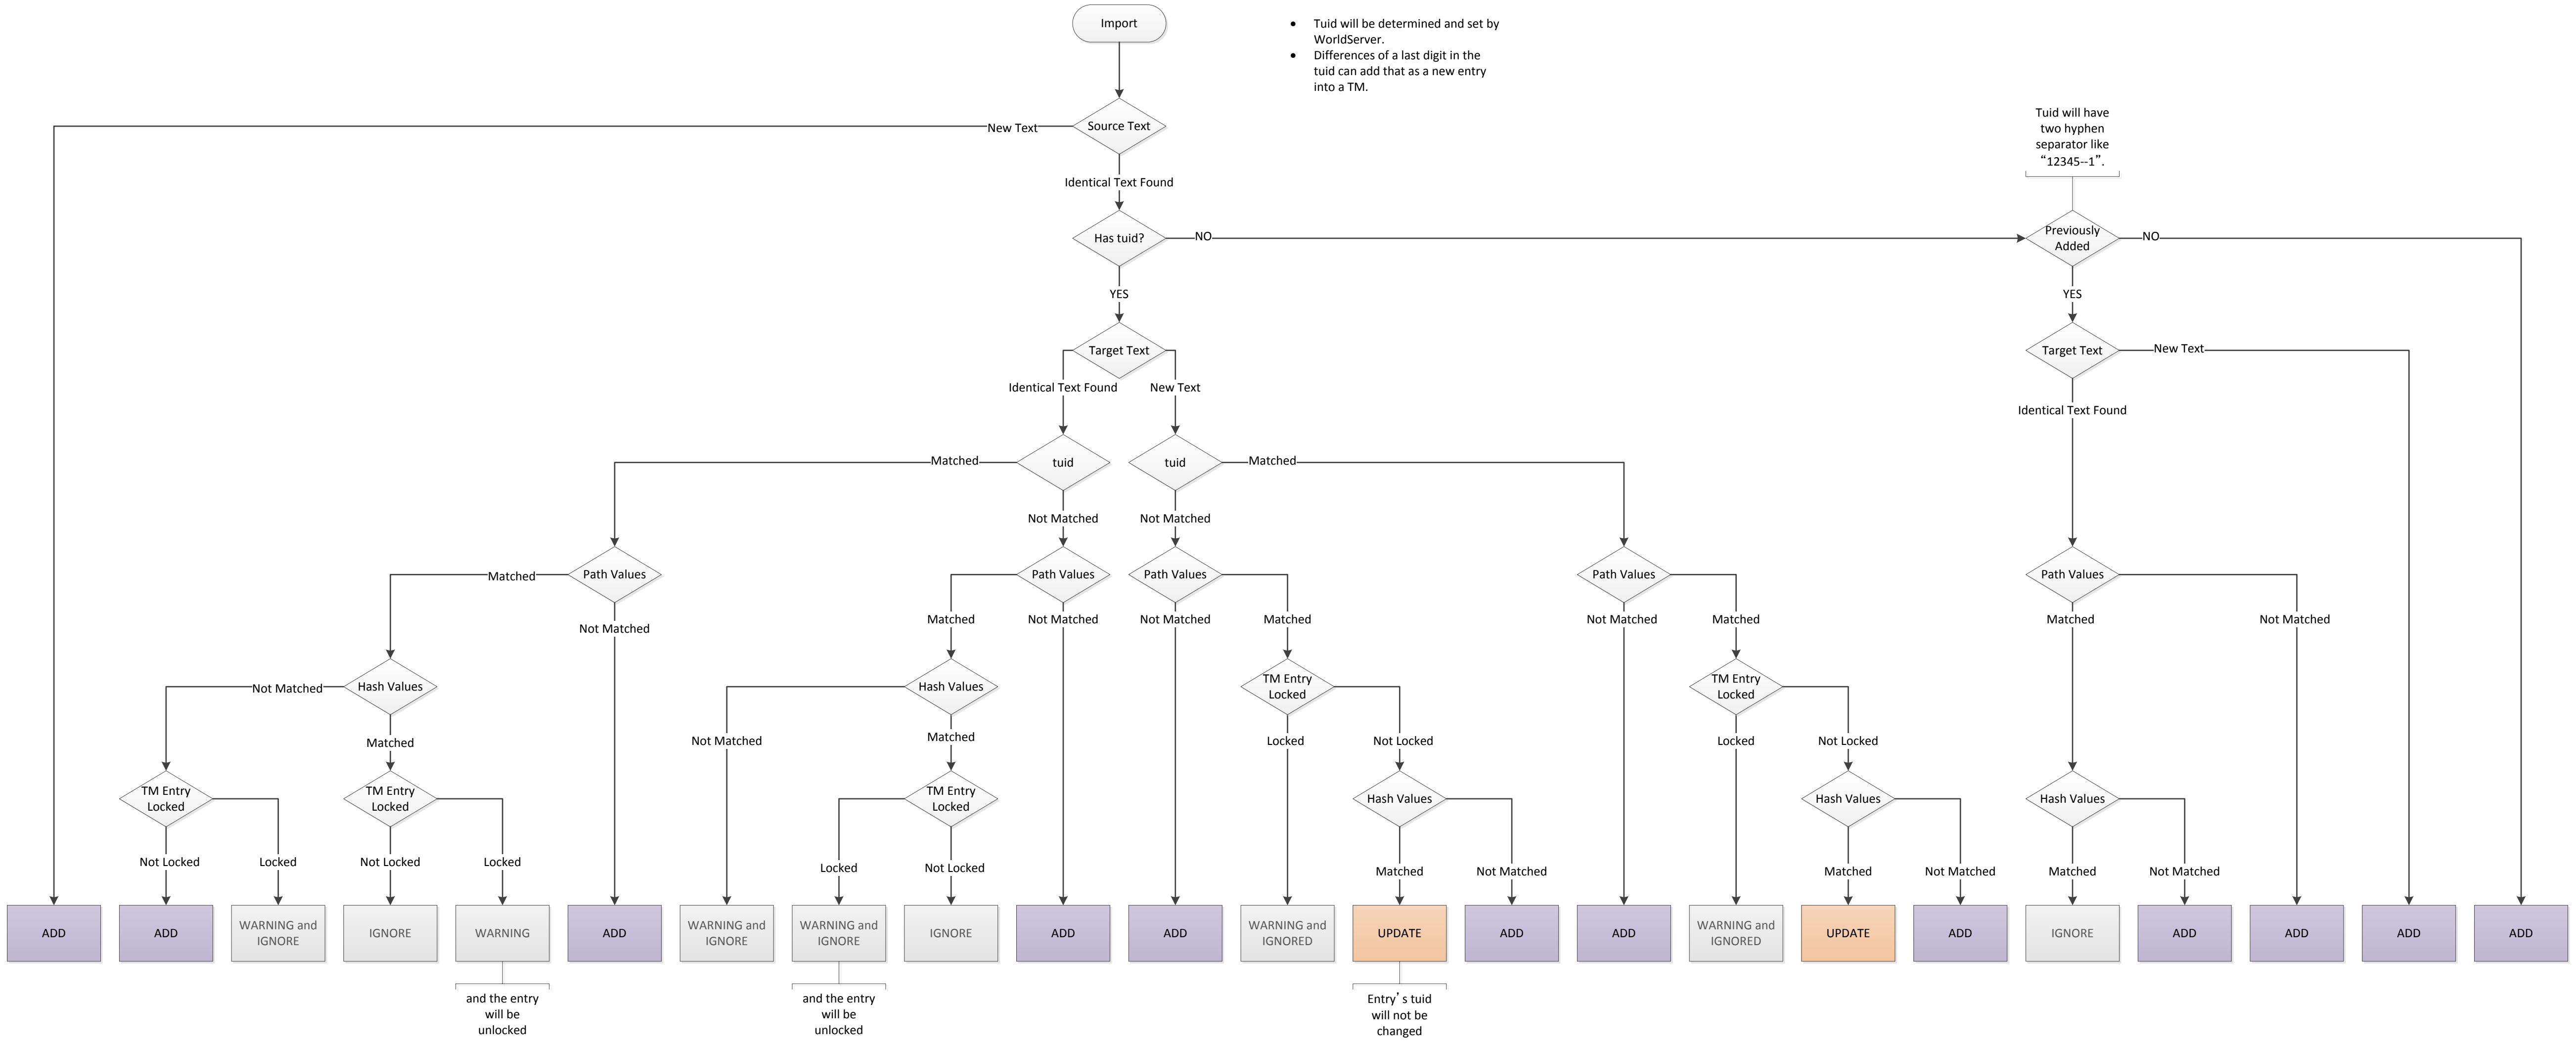

- Tuid will be determined and set by WorldServer.
- Differences of a last digit in the tuid can add that as a new entry into a TM.

and the entry will be unlocked

and the entry will be unlocked

Entry's tuid will not be changed

Tuid will have two hyphen separator like "12345-1".