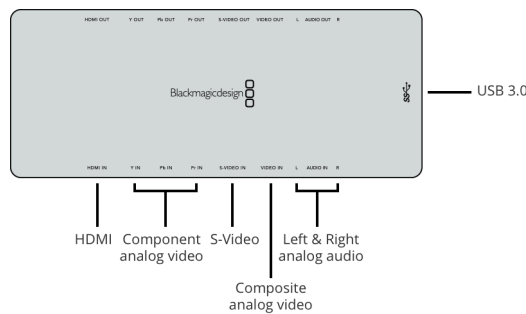

Intensity Shuttle for USB 3.0

Intensity Shuttle for USB 3.0 is the world's first 10-bit HD/SD editing solution for USB 3.0 computers! Simply plug in Intensity Shuttle and get access to incredible quality 10-bit HDMI, analog component, composite and S-video capture and playback. Intensity Shuttle's innovative design is compact and portable, plus you can plug inline with your cables because input connections are on one side, and output connections on the other! Intensity Shuttle powers from the USB 3.0 connection so you don't need cumbersome power supplies. Intensity Shuttle comes ready with advanced video technology such as HDMI and 1080p electronics, so it will grow as faster high performance USB 3.0 computers are released in the future!

Analog Audio Outputs

2 Channel RCA HiFi audio in 24-bit.

HDMI Video Inputs

1 x HDMI type A connector.

HDMI Video Outputs

1 x HDMI type A connector.

HDMI Audio Inputs

8 Channels.

HDMI Audio Outputs

8 Channels.

Computer Interface

USB 3.0.

Software

Software Included

Media Express, Disk Speed Test, LiveKey, Blackmagic Desktop Video Utility and Blackmagic driver on Mac OS and Windows.

Internal Software Upgrade

Firmware built into software driver. Loaded at system start, or via updater software.

Standards

SD Video Standards

625i50 PAL, 525i59.94 NTSC, 625p50 PAL, 525p59.94 NTSC

HD Video Standards

720p50, 720p59.94, 720p60
1080p23.98, 1080p24, 1080p25,
1080p29.97, 1080p30
1080i50, 1080i59.94, 1080i60